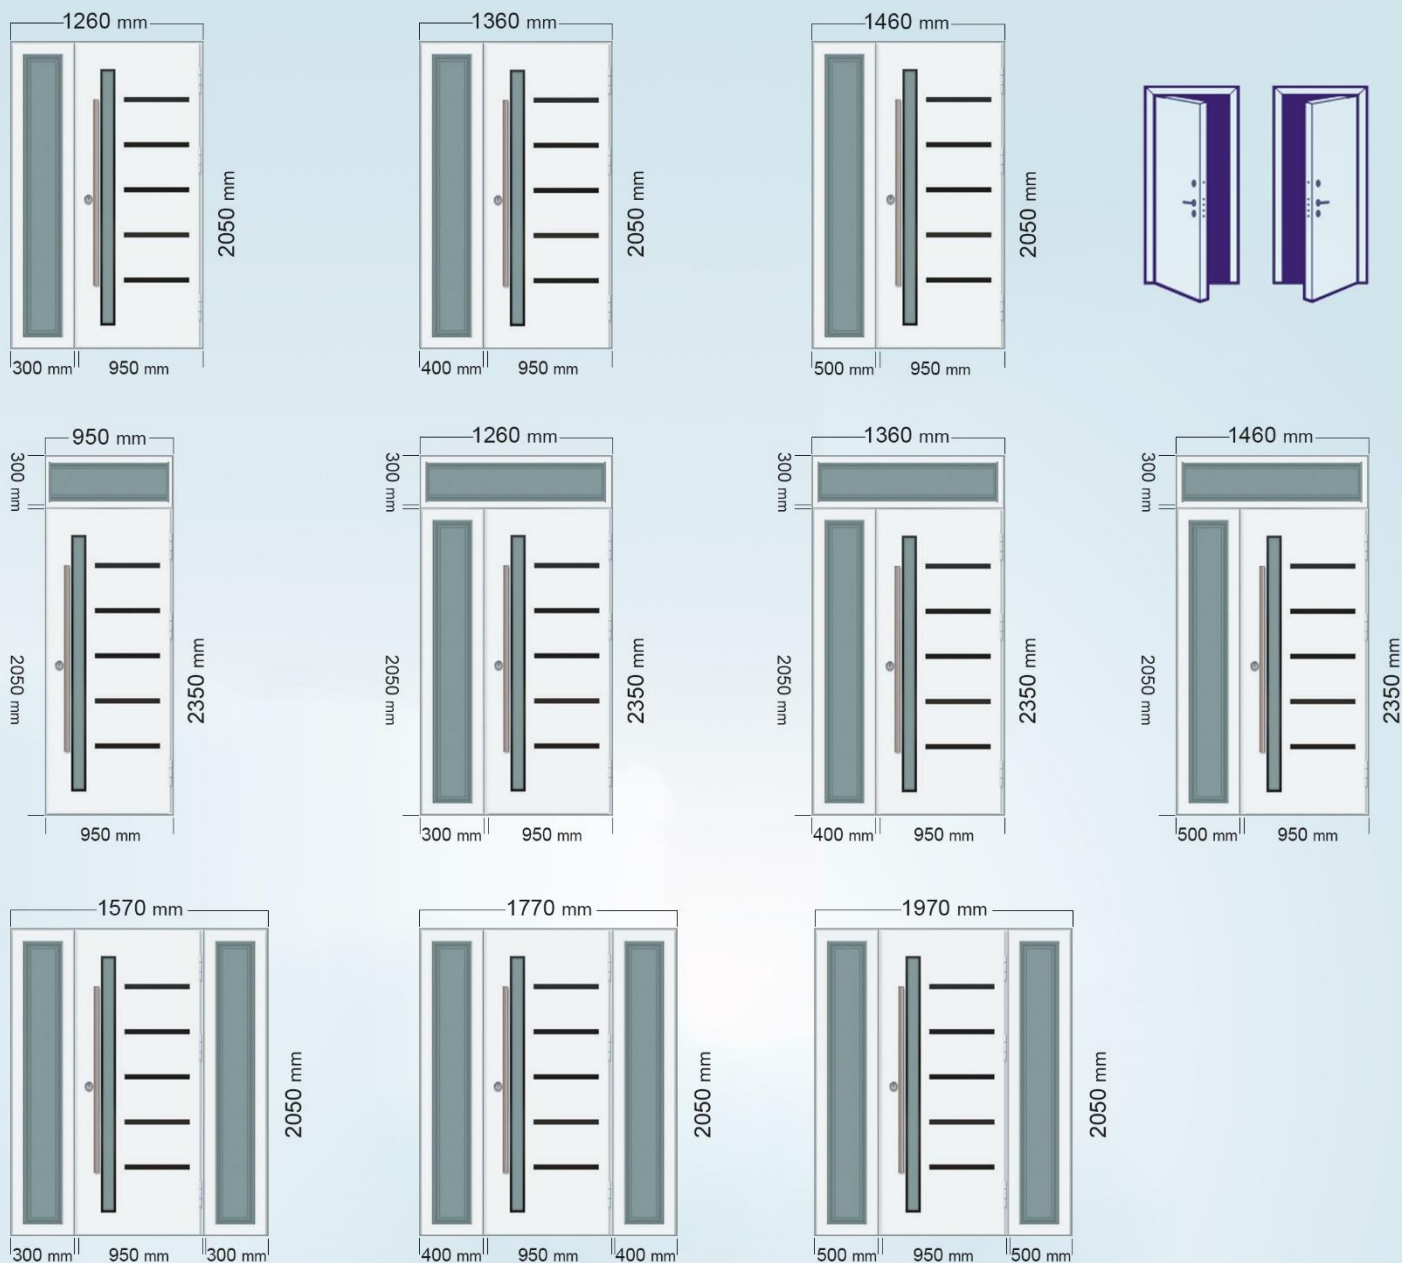

STEEL-LAMPRE-PANEL Steel sheets inside and outside

Closed steel reinforcement 2 mm

Inox molding Stainless Steel on both sides

Climate drainer

Energy efficient 3-chambered glazing 70 mm 4-18-4-18-4-18-4 + sandblasting on glass

Handle on rosette
/ pull bar handle
1000 mm squared

5-points lock
Fuhr 855

Mounting depth
of frame and sash
70 mm

Thermal brake 70 mm
Insulation - polystyrene

STEEL-LAMPRE-PANEL
Steel sheets inside
and outside

Closed steel
reinforcement 2 mm

Inox molding
Stainless Steel on both sides

Climate drainer

Energy efficient
3-chambered glazing 70 mm
4-18-4-18-4-18-4
+ sandblasting on glass

Threshold
Thermo-threshold 20 mm
(with thermal brake)

European roller
band hinges 160 kg
(adjustable)

PRICE OF EXTERIOR DOORS

EXAMPLES OF OPTIONS

COLORS

Anthracite

White

Walnut

Black